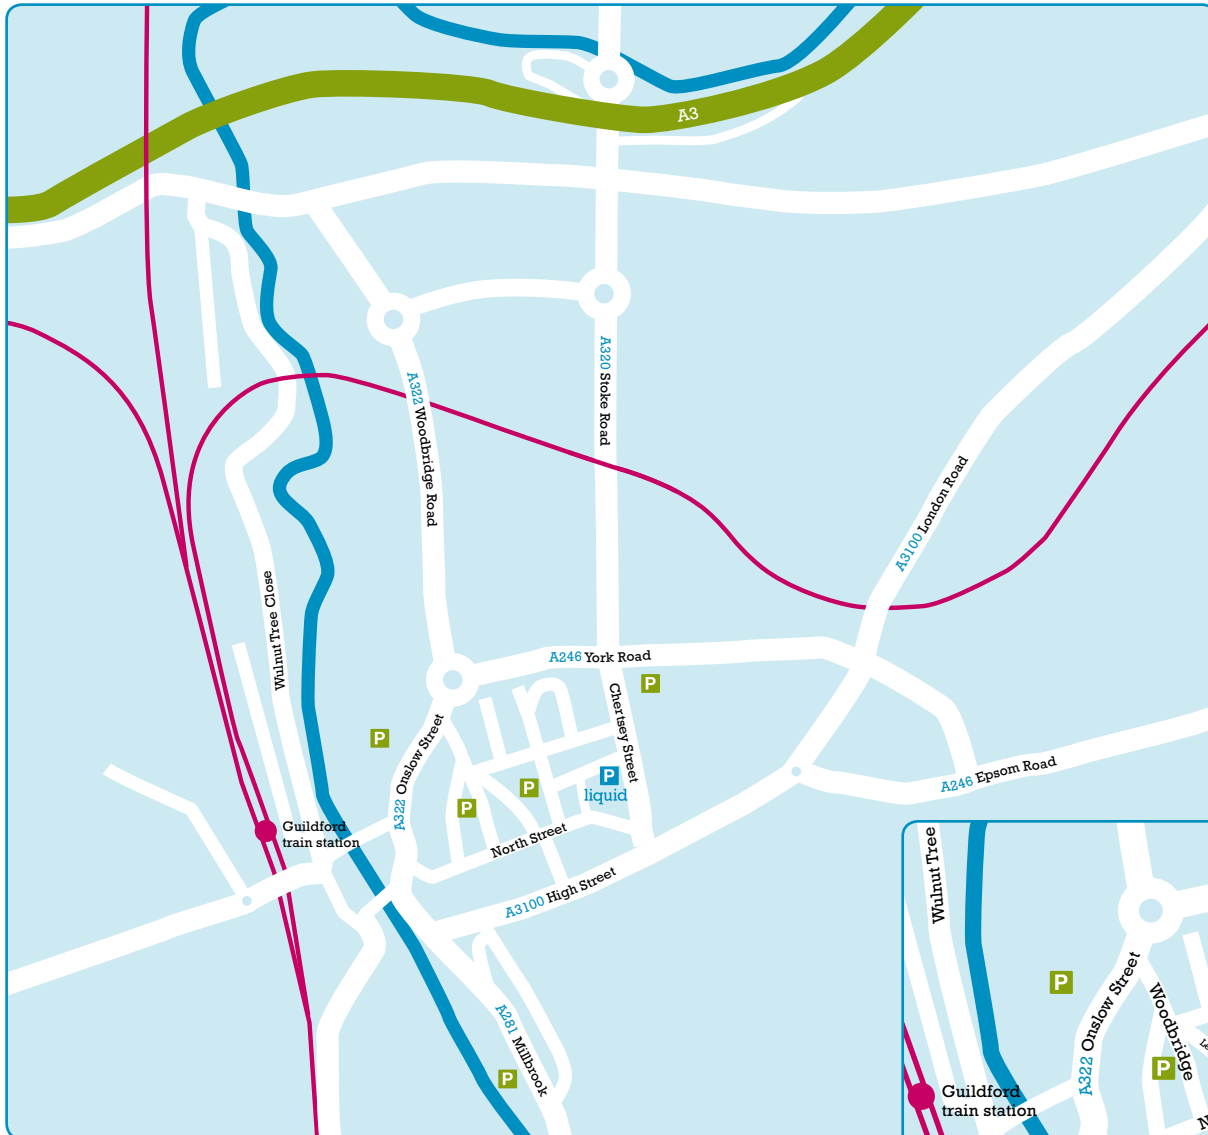

8 North Street
Guildford
Surrey GU1 4AF
United Kingdom

t: +44 (0)1483 45 99 11
f: +44 (0)1483 45 99 12
e: hello@theliquidway.com
www.theliquidway.com

liquid

Directions from A3 Northbound

Leave **A3** signposted Guildford, then at roundabout take the 2nd exit onto Midleton Road A25 (signposted Guildford, Dorking).

At traffic signals turn right onto **Woodbridge Road A322** (signposted Central Guildford).

At mini roundabout take the 2nd exit onto Woodbridge Road A322 (signposted Guildford Centre).

At roundabout take the 2nd exit onto **Onslow Street A322** (signposted Town Centre).

Turn left (following signposts for Leapale car park) and continue forward onto Woodbridge Road. Branch left onto **Leapale Road**. At end of road, turn left onto **North Street**.

Liquid, 8 North Street, can be found set back from the road on your left between the LOM BOK and Multiyork furniture shops – look for the blue door to the left of the Multiyork showroom. Should you have difficulties in locating our offices, please give us a call.