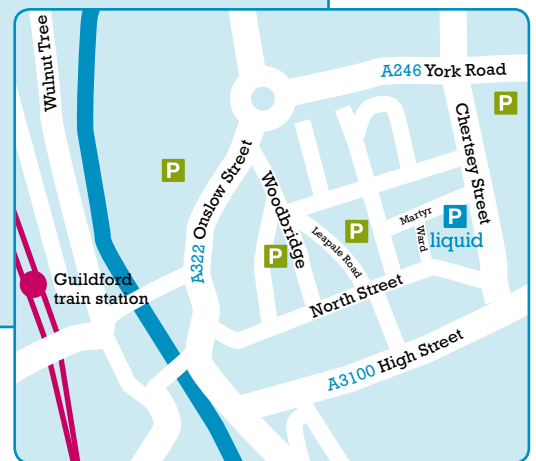

## Directions from M25/ A3 Southbound

**M25:** Leave at junction 10. Take A3 southbound to Guildford.

**A3 Southbound:** Leave the A3 (signposted Guildford.

A320). **On slip road stay in the left lane.** At the end of slip road branch left signposted Guildford. Stay in left lane to go straight on.

**At traffic signals continue forward onto Stoke Road A320** signposted Guildford Centre. Continue forward at 1st mini roundabout onto Stoke Road A320 and continue across 2nd mini roundabout.

Continue forward under railway bridge. At main junction/lights, continue forward onto **Chertsey Street.**

At the end of Chertsey Street turn sharp right into **North Street.** (The Slug and Lettuce bar will appear on your right).

Liquid, 8 North Street, can be found set back from the road on your right between the Multiyork and LOM BOK furniture shops – look for the blue door to the left of the Multiyork showroom. Should you have difficulties in locating our offices, please give us a call.